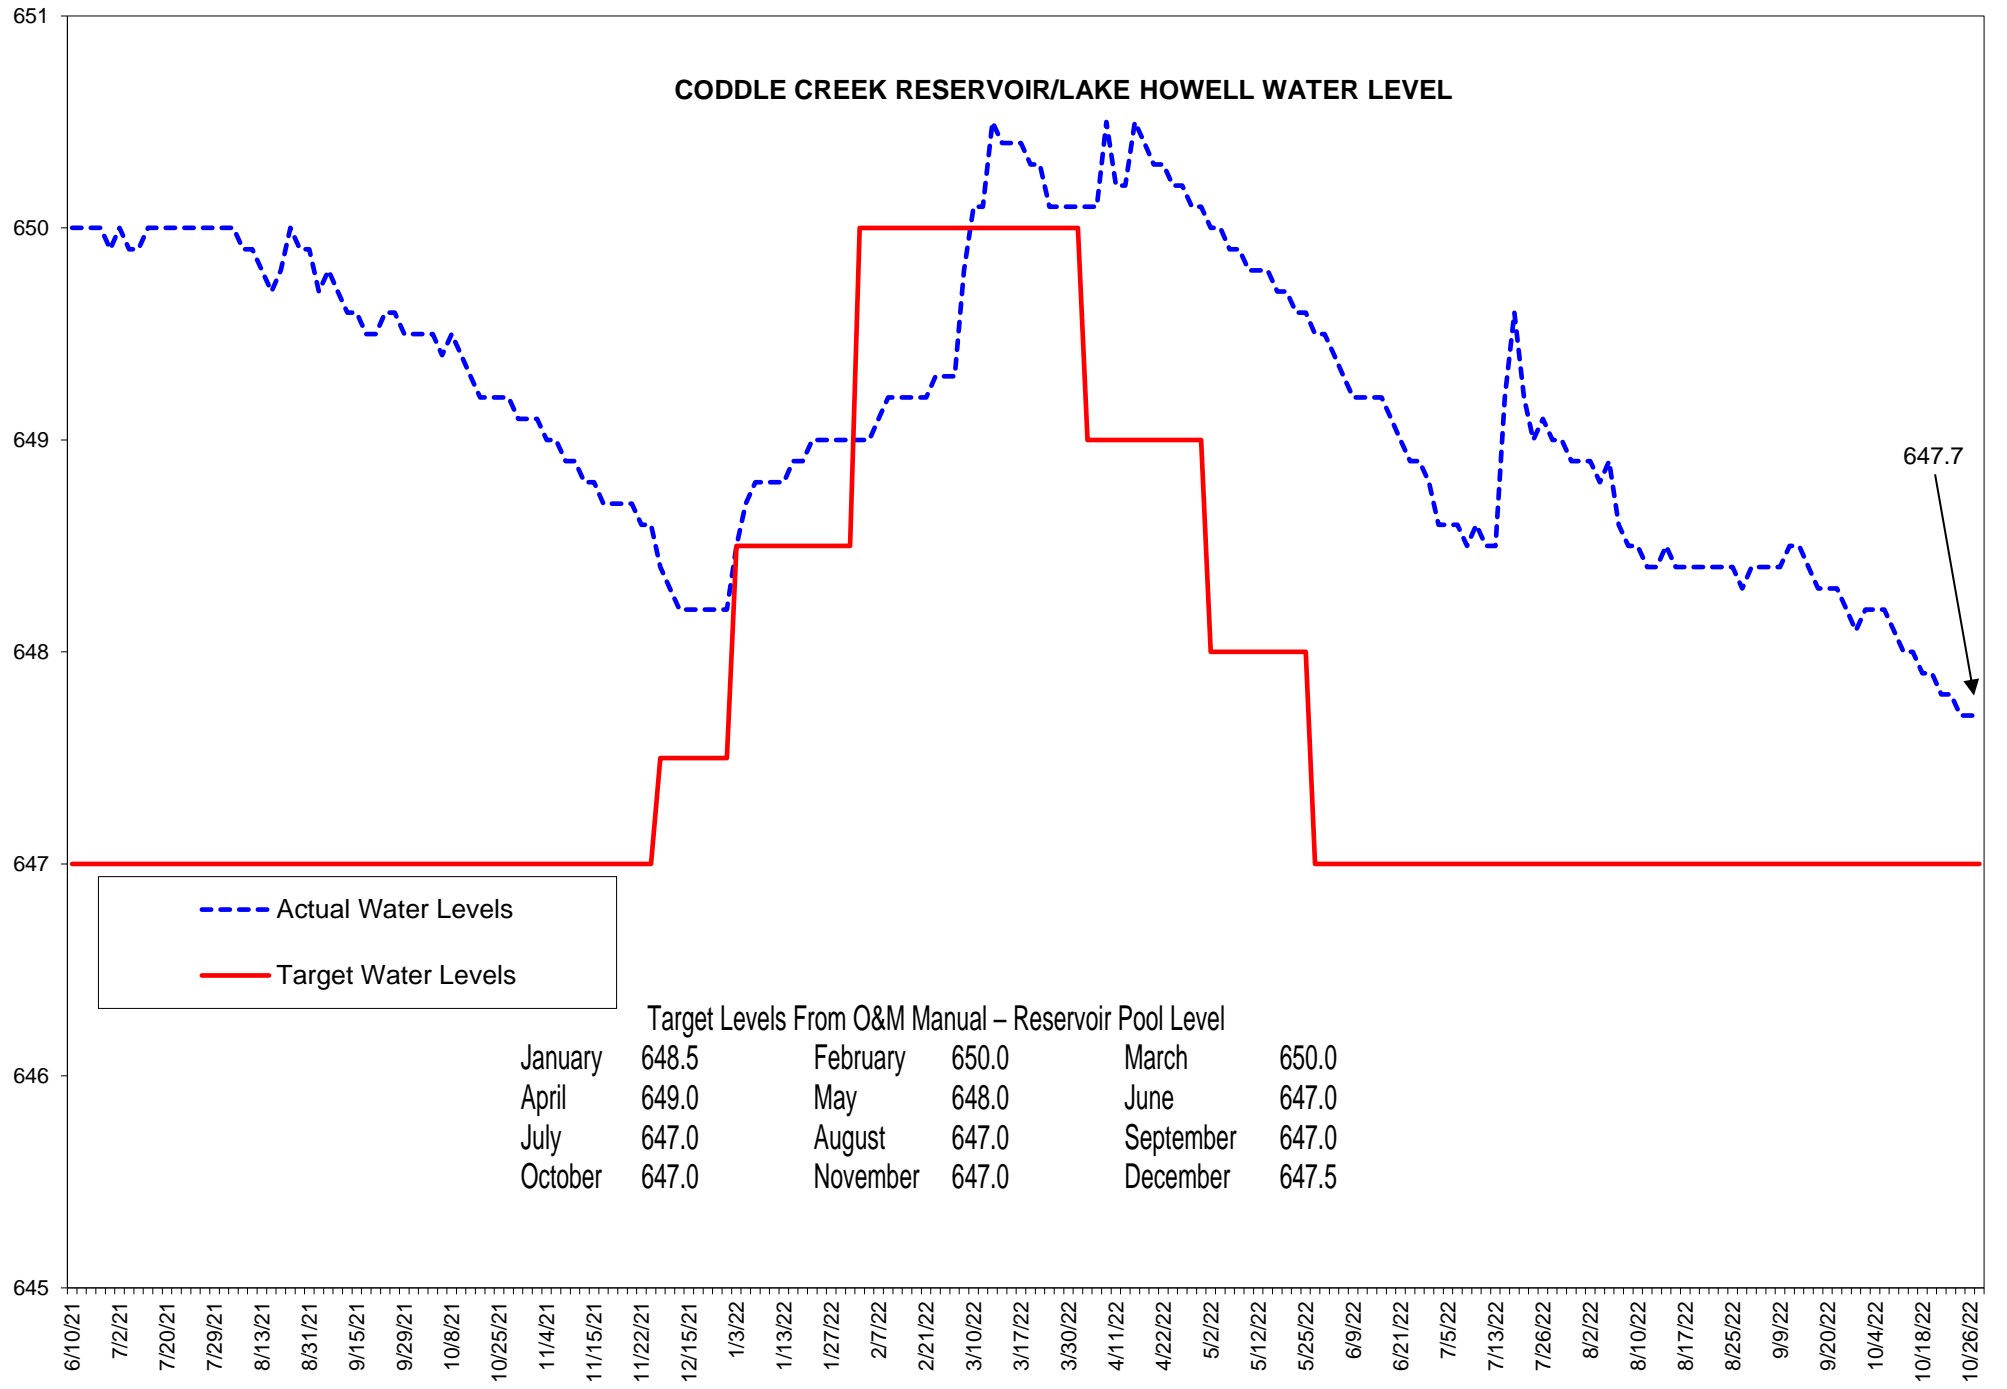

CODDLE CREEK RESERVOIR/LAKE HOWELL WATER LEVEL

647.7