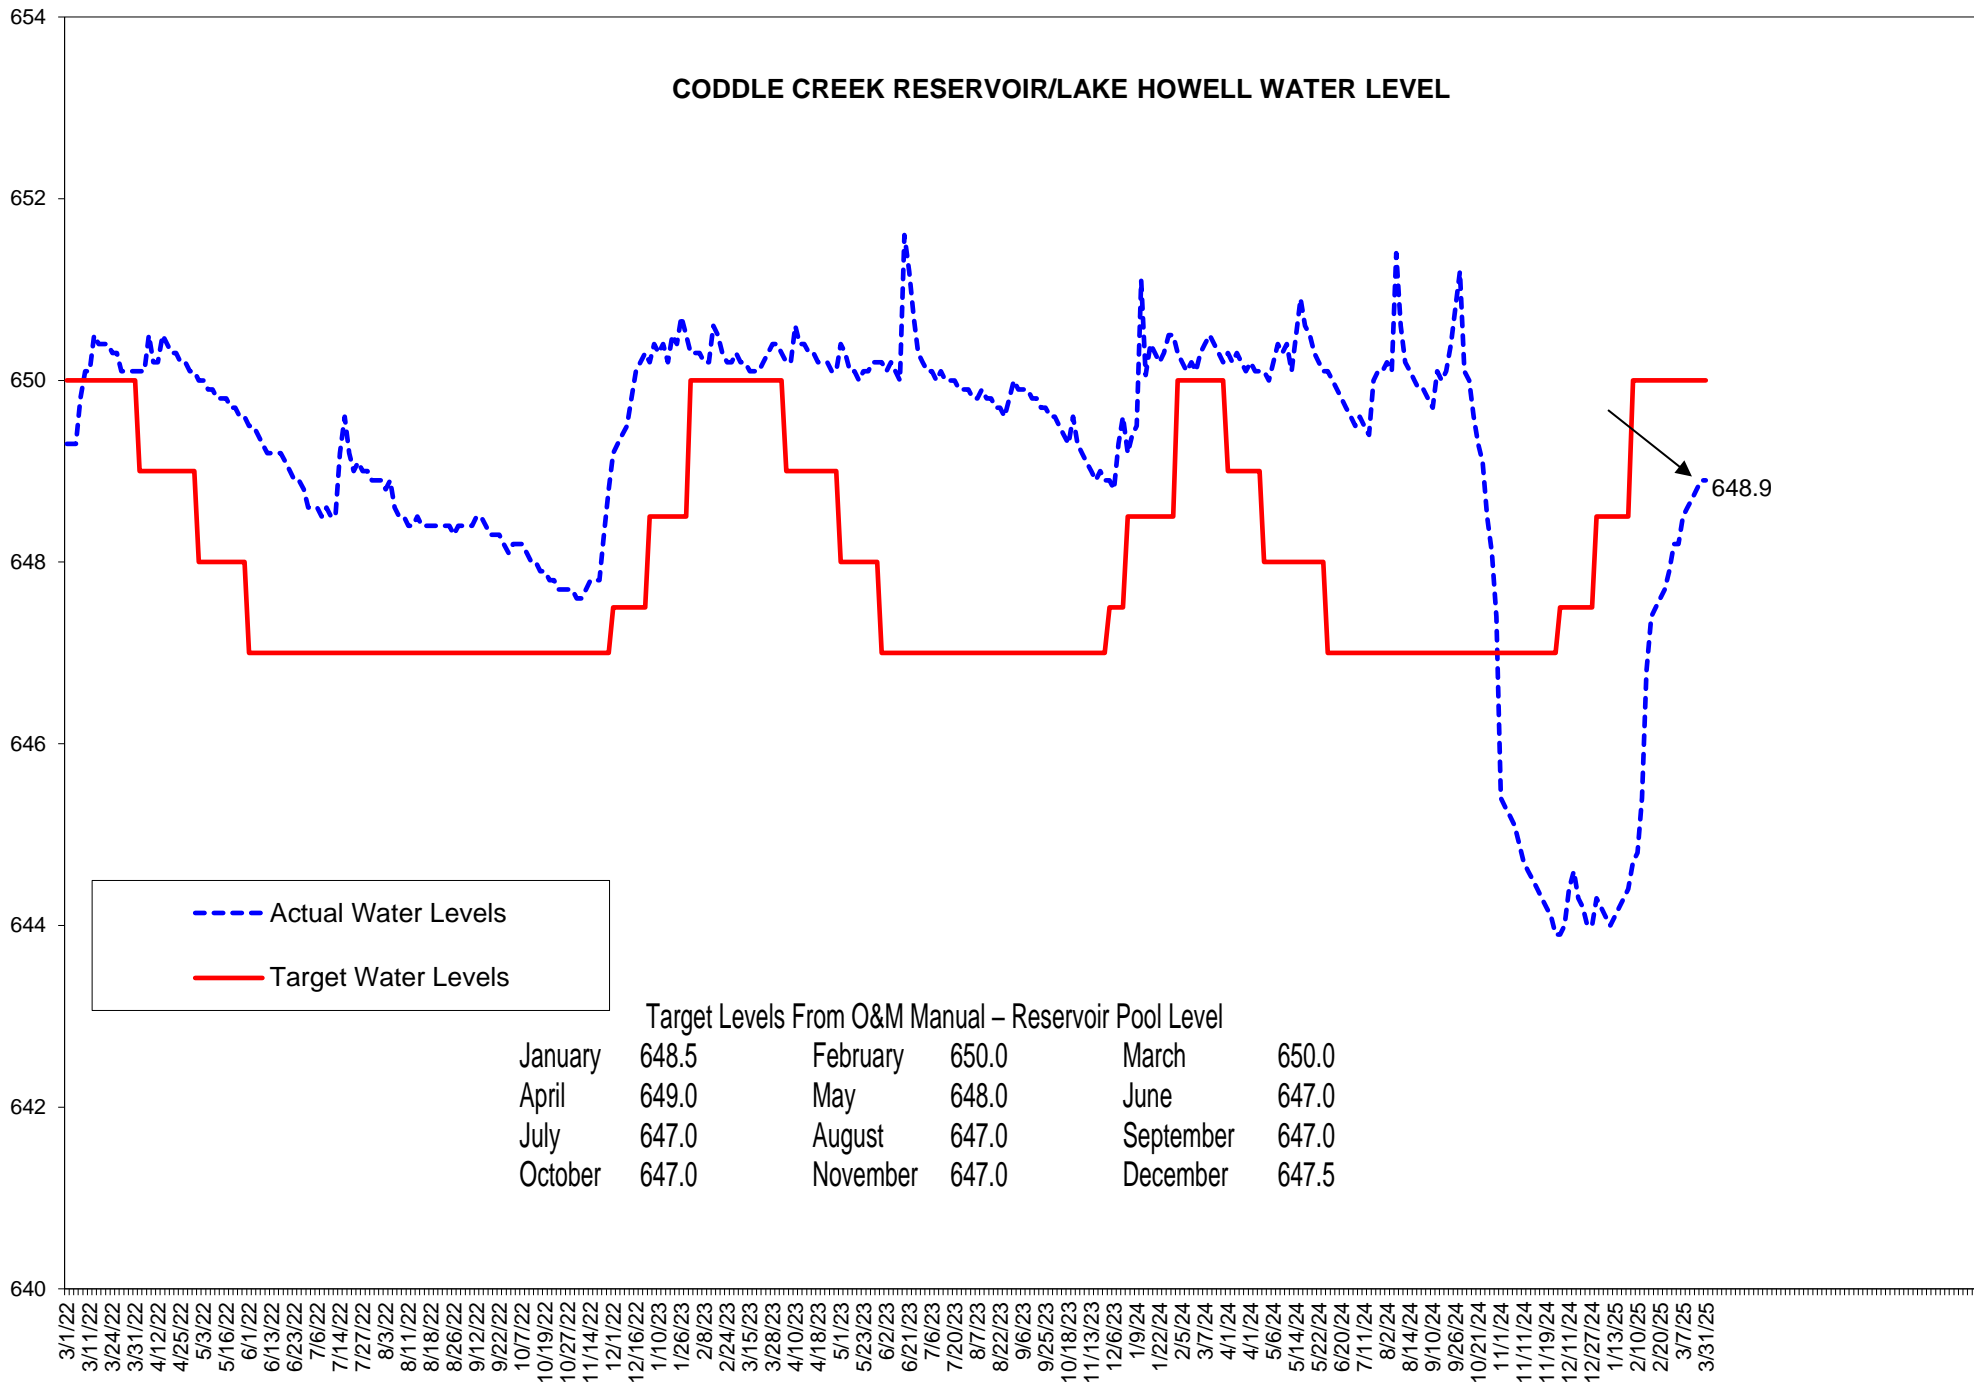

### CODDLE CREEK RESERVOIR/LAKE HOWELL WATER LEVEL

648.9