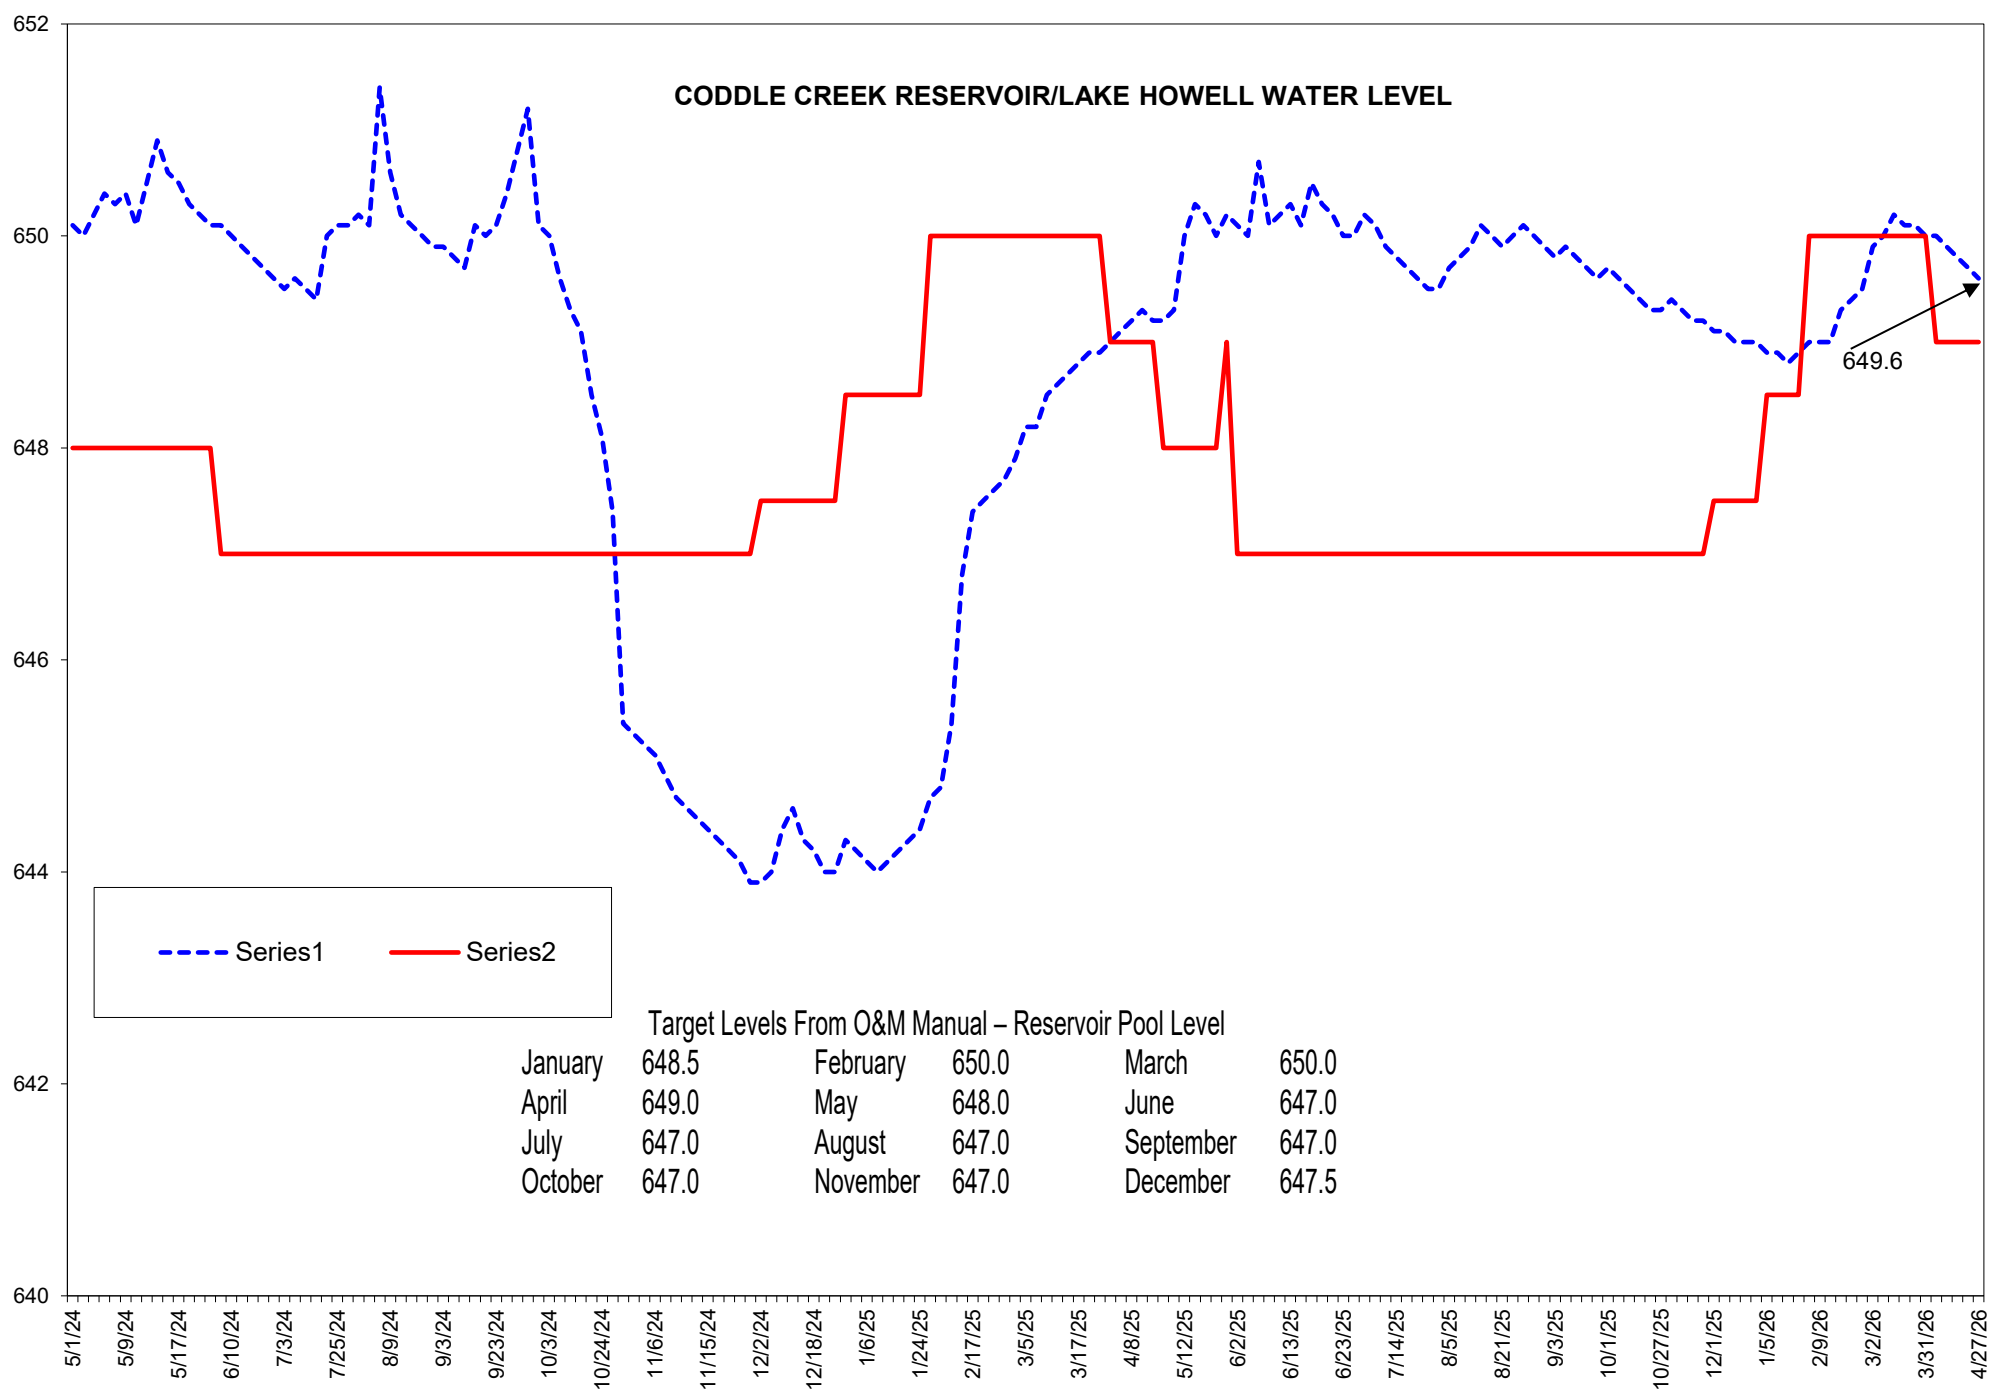

### CODDLE CREEK RESERVOIR/LAKE HOWELL WATER LEVEL

January	648.5	February	650.0	March	650.0
April	649.0	May	648.0	June	647.0
July	647.0	August	647.0	September	647.0
October	647.0	November	647.0	December	647.5